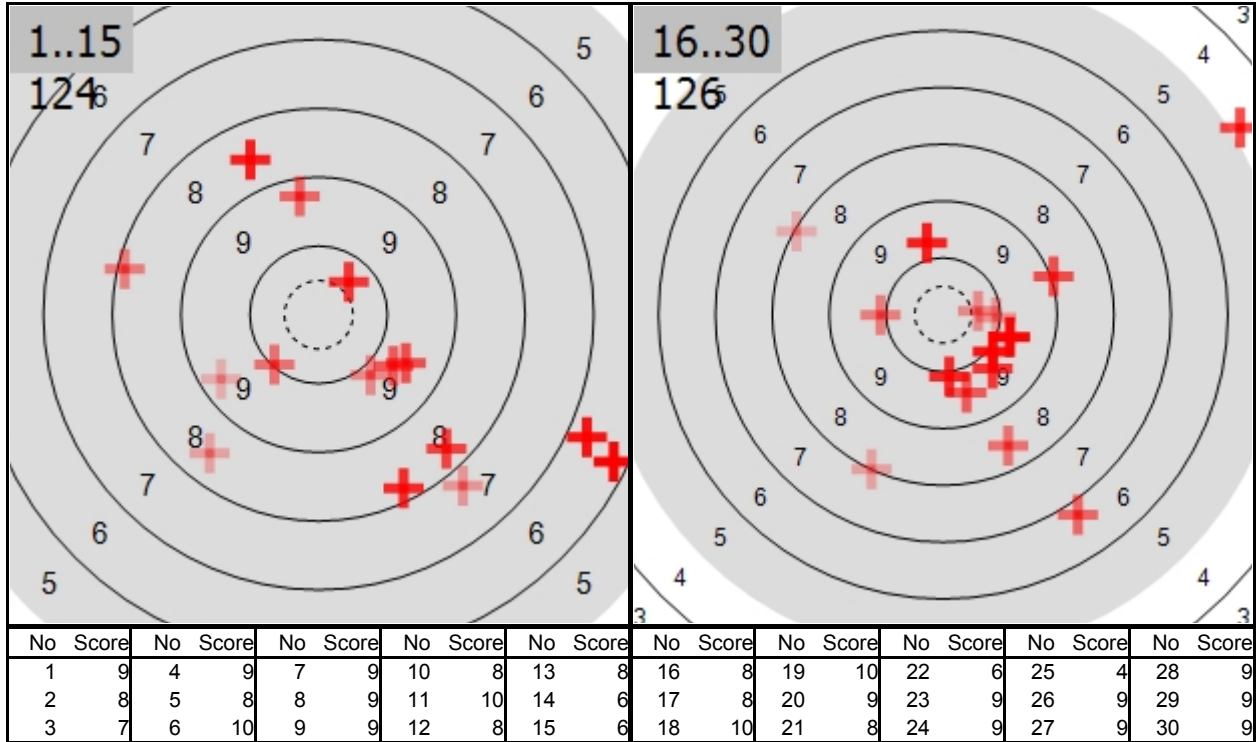

Individual

250 - 0x Points

SAT 27 MAY 2023 10:45