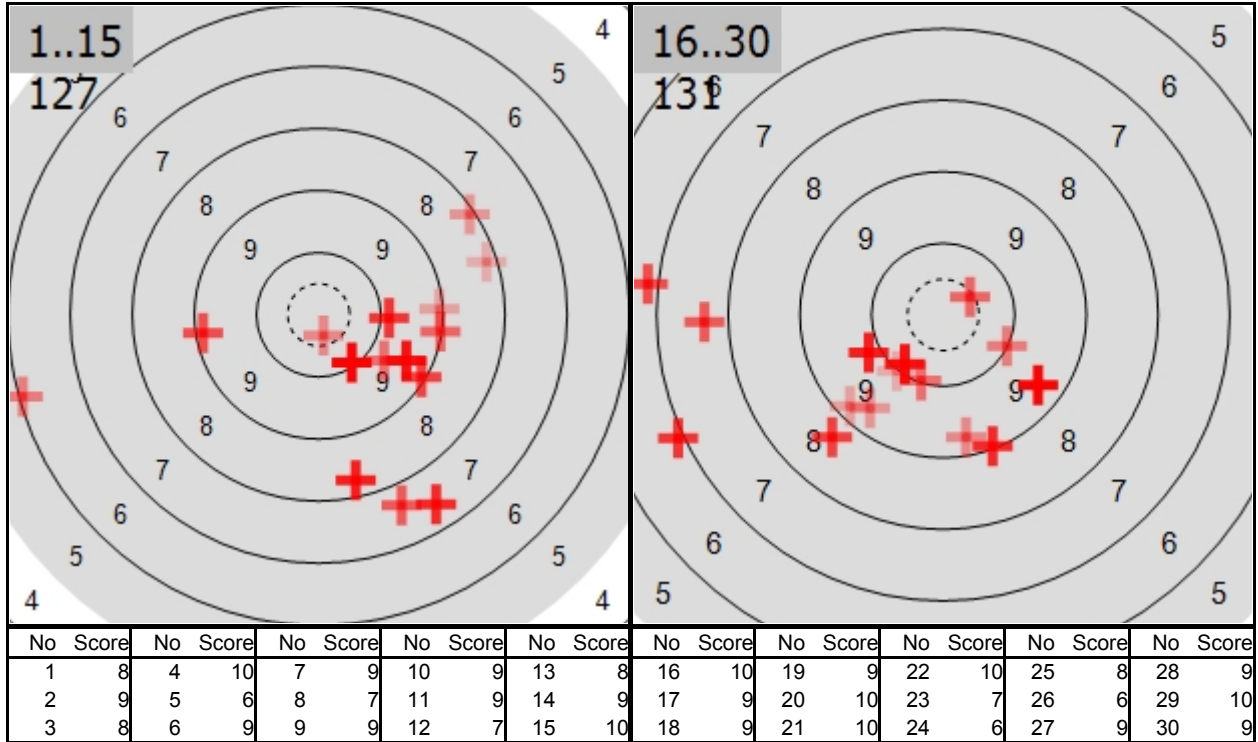

Individual

258 - 2x Points

SAT 27 MAY 2023 10:45