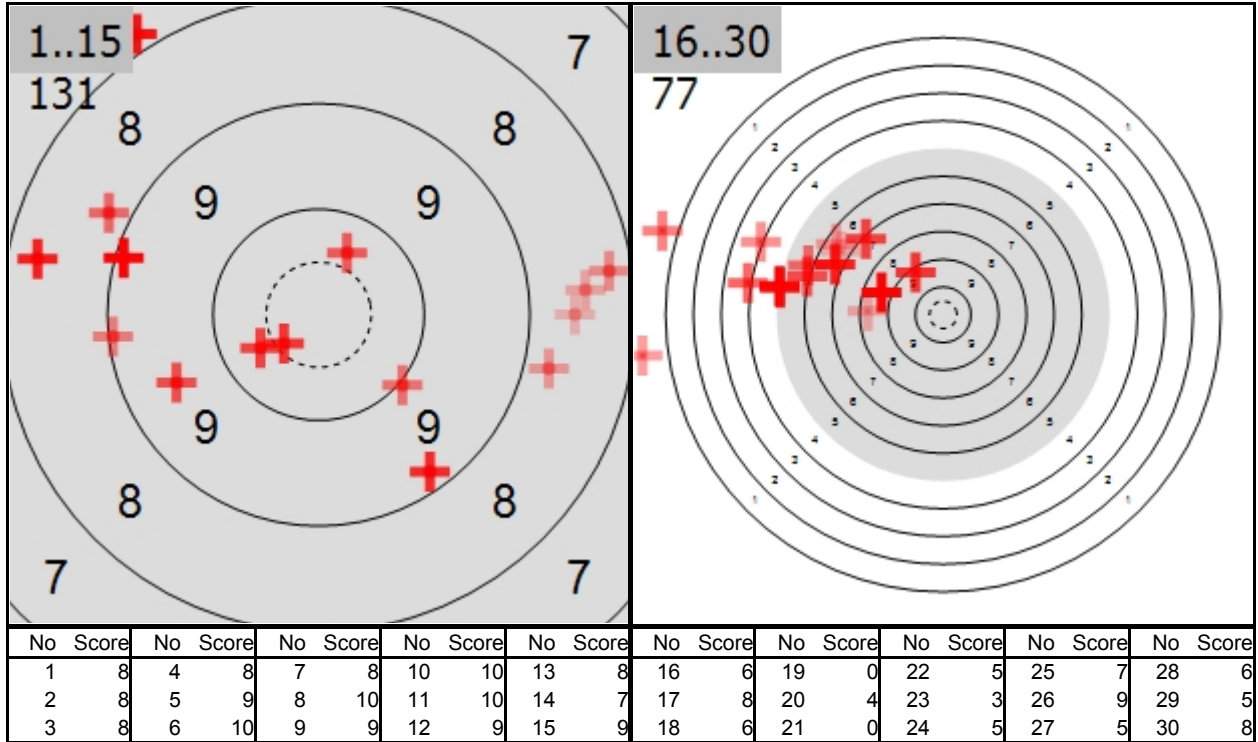

Individual

208 - 1x Points

SAT 27 MAY 2023 10:45