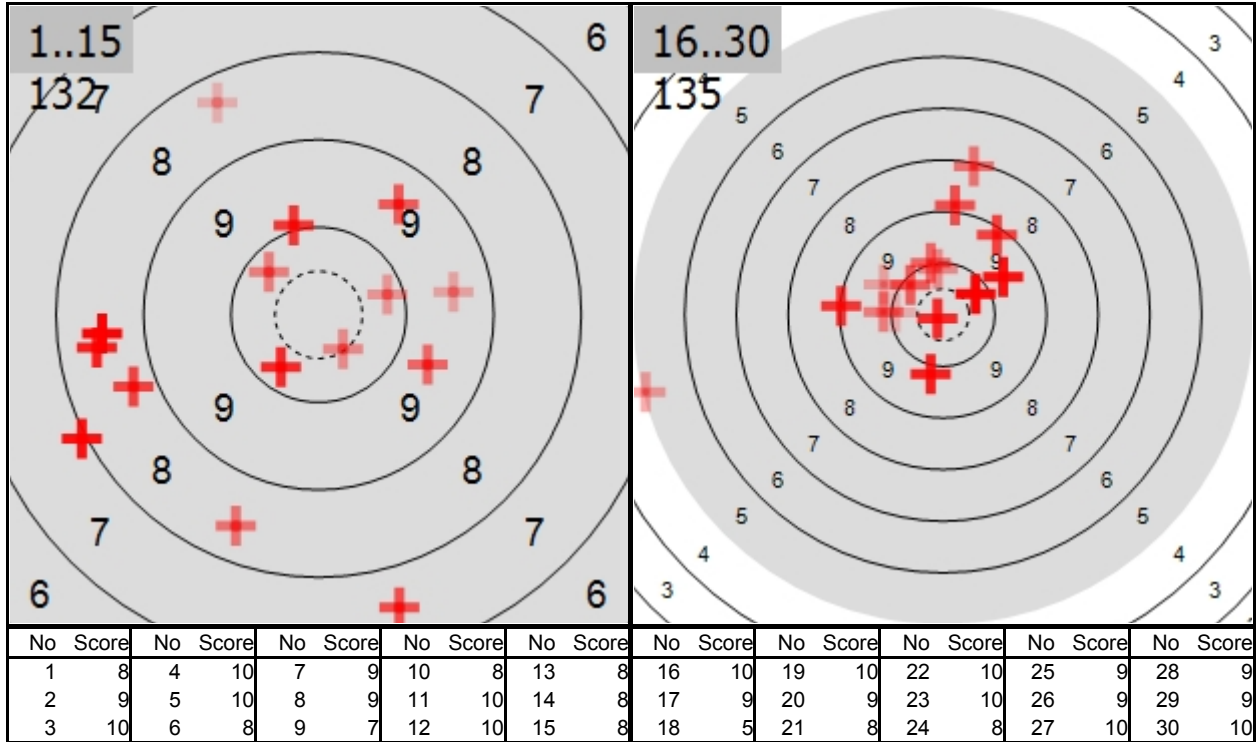

## BRUDERER Thomas GACHNANG

Individual

250 - 0x Points

SAT 27 MAY 2023 10:45

ZHSV GM-Final Elite G300  
Winterthur  
300m Feld D  
GRAF Marco WINTERTHUR

Individual

267 - 2x Points

SAT 27 MAY 2023 10:45